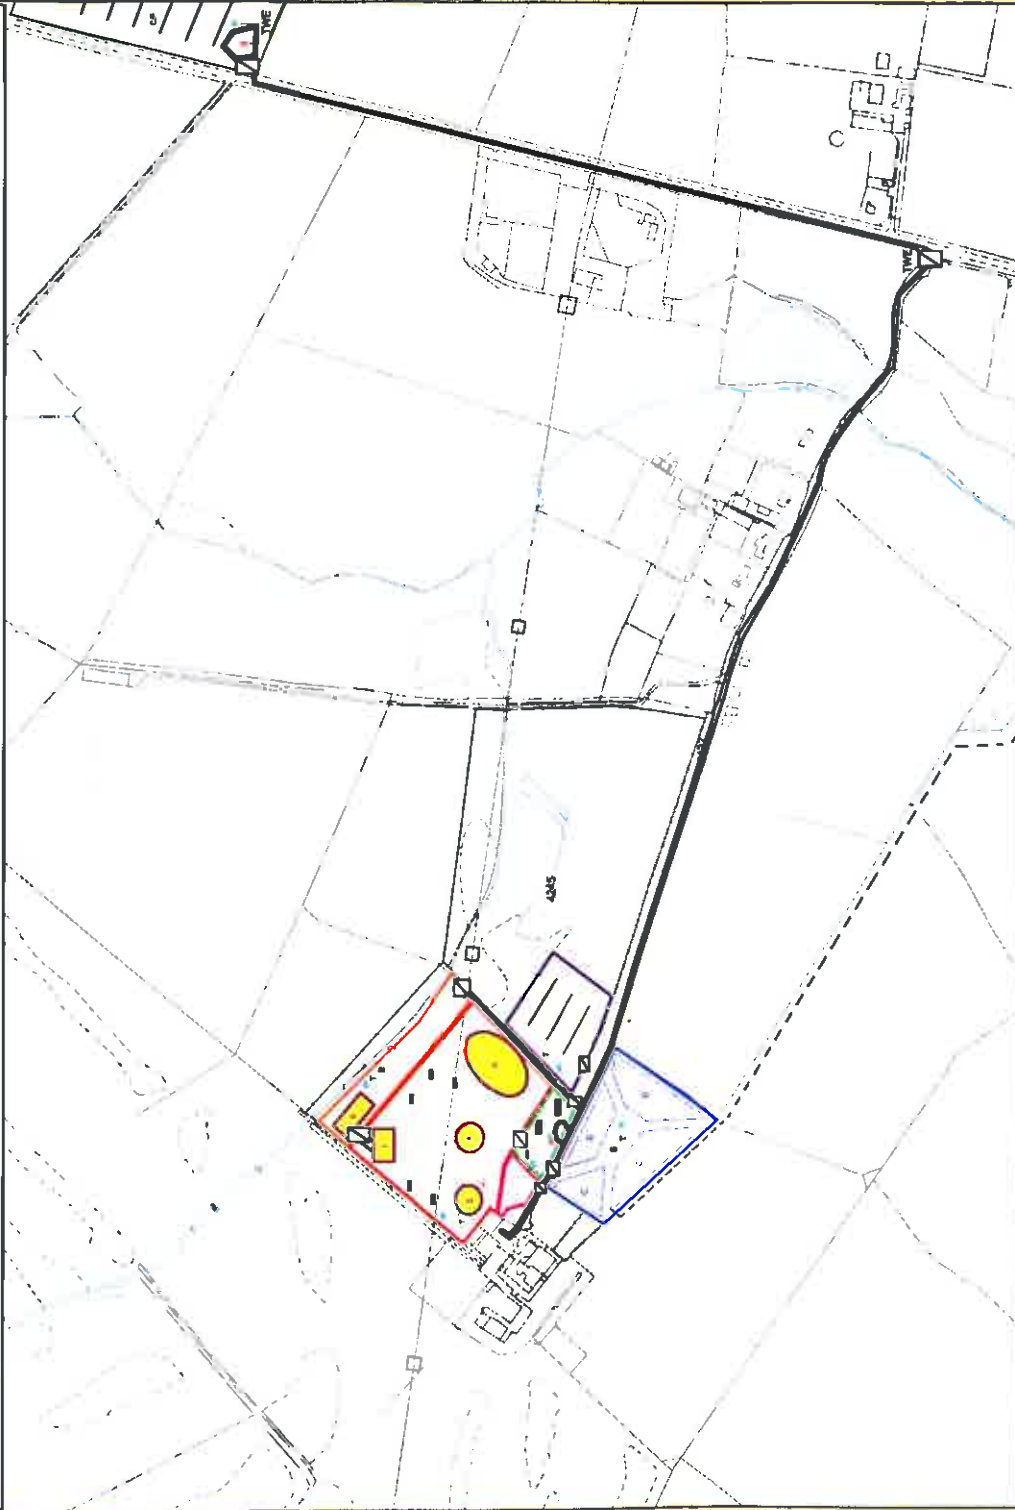

# Burcott Lodge Farm Music Festival July 2011 - Site Plan

**Burcott Lodge Farm Music Festival 2011**

Main Stage	Toilets	Performance/Contingency/Handovering Details
Event Entry Area	Showers	Security Controlled Gates
Reception Area and Site Office	Water	Production Emergency Exit
Public Camping	Car Park	TWE
Crew/Staff Camping	Shuttle Bus Drop Off	Ticket/Wedding Exchange
Secure Amenities	Shuttle Bus Pick Up	
Secure Area/Over Vehicles		
Main Access/ Shuttle Bus Route		
First Aid Unit		
Security Control Unit		

Chris Gurney 01453 8017

2250005

224900

224000

A23

Car park plan

	Event Site		Optional Additional Carpark (7ha)		Shuttle Bus Route
	Main Car Park (11ha)				

Burcott Lodge Farm, Soulbury Road, Wing

A25

1:8,000

This map is reproduced from Ordnance Survey material with the permission of Ordnance Survey on behalf of the Controller of Her Majesty's Stationery Office © Crown copyright. Unauthorised reproduction infringes Crown copyright and may lead to prosecution or civil proceedings. 100019797 2010