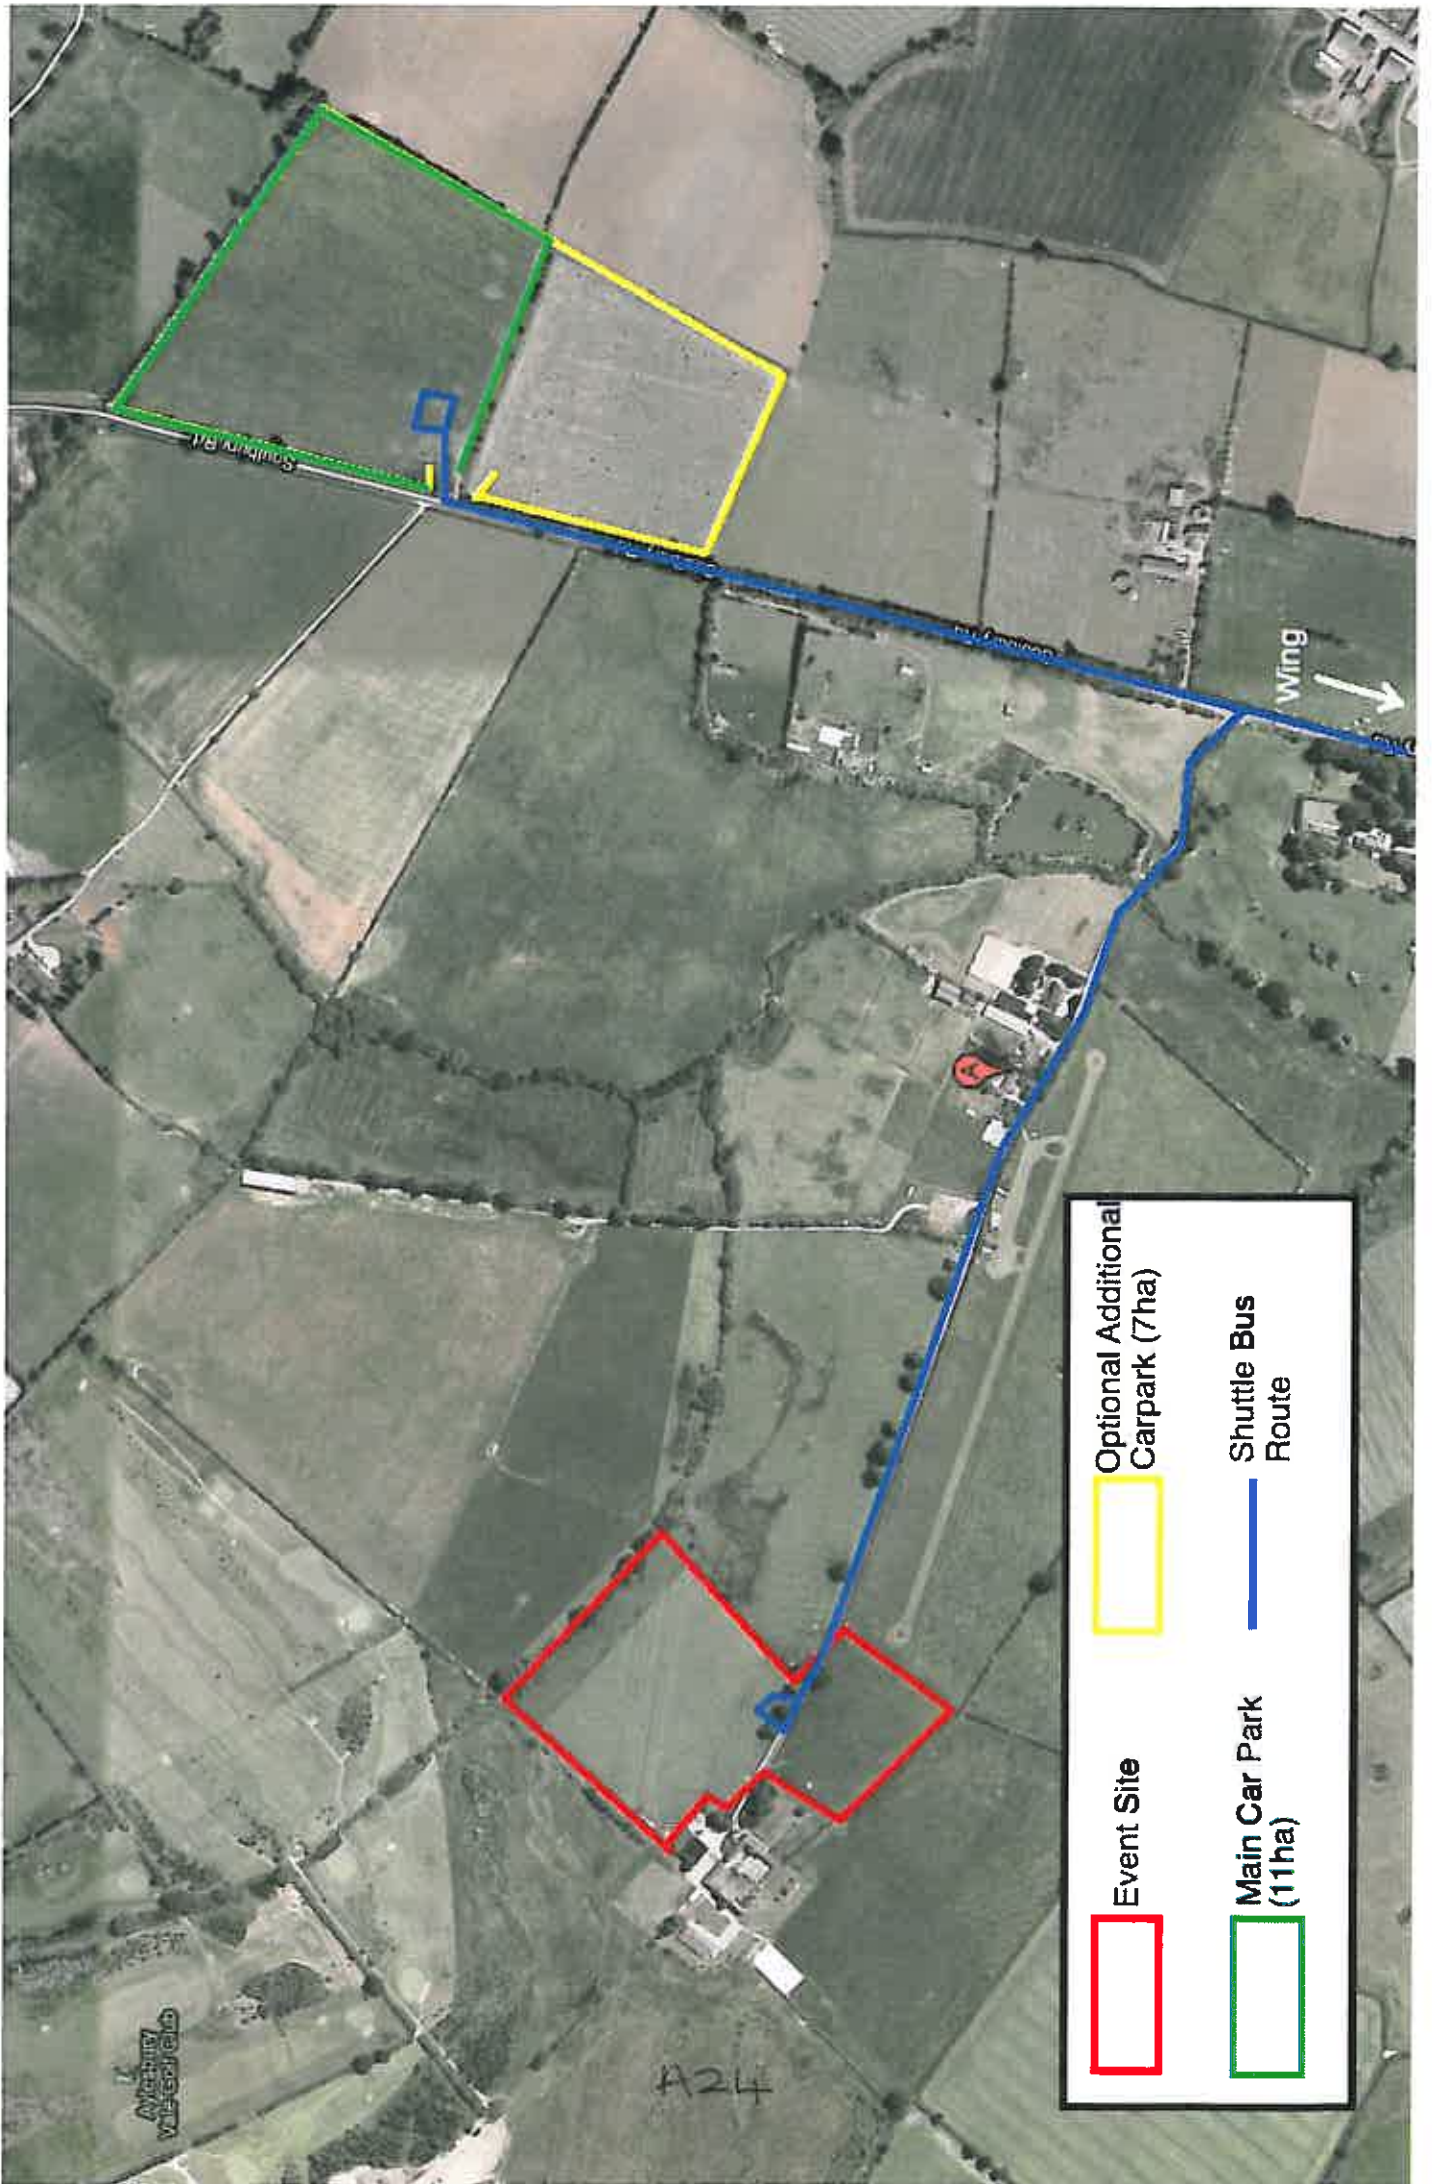

# Burcott Lodge Farm Music Festival July 2011 - Site Plan

**Burcott Lodge Farm Music Festival 2011**

Main Stage	Toilets	Performance/Contingency/Handovering Details
Event Entry Area	Showers	Security Controlled Gates
Reception Area and Site Office	Water	Production Emergency Exit
Public Camping	Car Park	TWE
Crew/Staff Camping	Shuttle Bus Drop Off	Ticket/Wedding Exchange
Secure Amenities	Shuttle Bus Pick Up	
Secure Area/Over Vehicles		
Main Access/ Shuttle Bus Route		
First Aid Unit		
Security Control Unit		

Chris Gurney 01453 8017

2250005

224900

224000

A23

Car park plan

	Event Site		Optional Additional Carpark (7ha)		Shuttle Bus Route
	Main Car Park (11ha)				

Burcott Lodge Farm, Soulbury Road, Wing

A25

1:8,000

This map is reproduced from Ordnance Survey material with the permission of Ordnance Survey on behalf of the Controller of Her Majesty's Stationery Office © Crown copyright. Unauthorised reproduction infringes Crown copyright and may lead to prosecution or civil proceedings. 100019797 2010