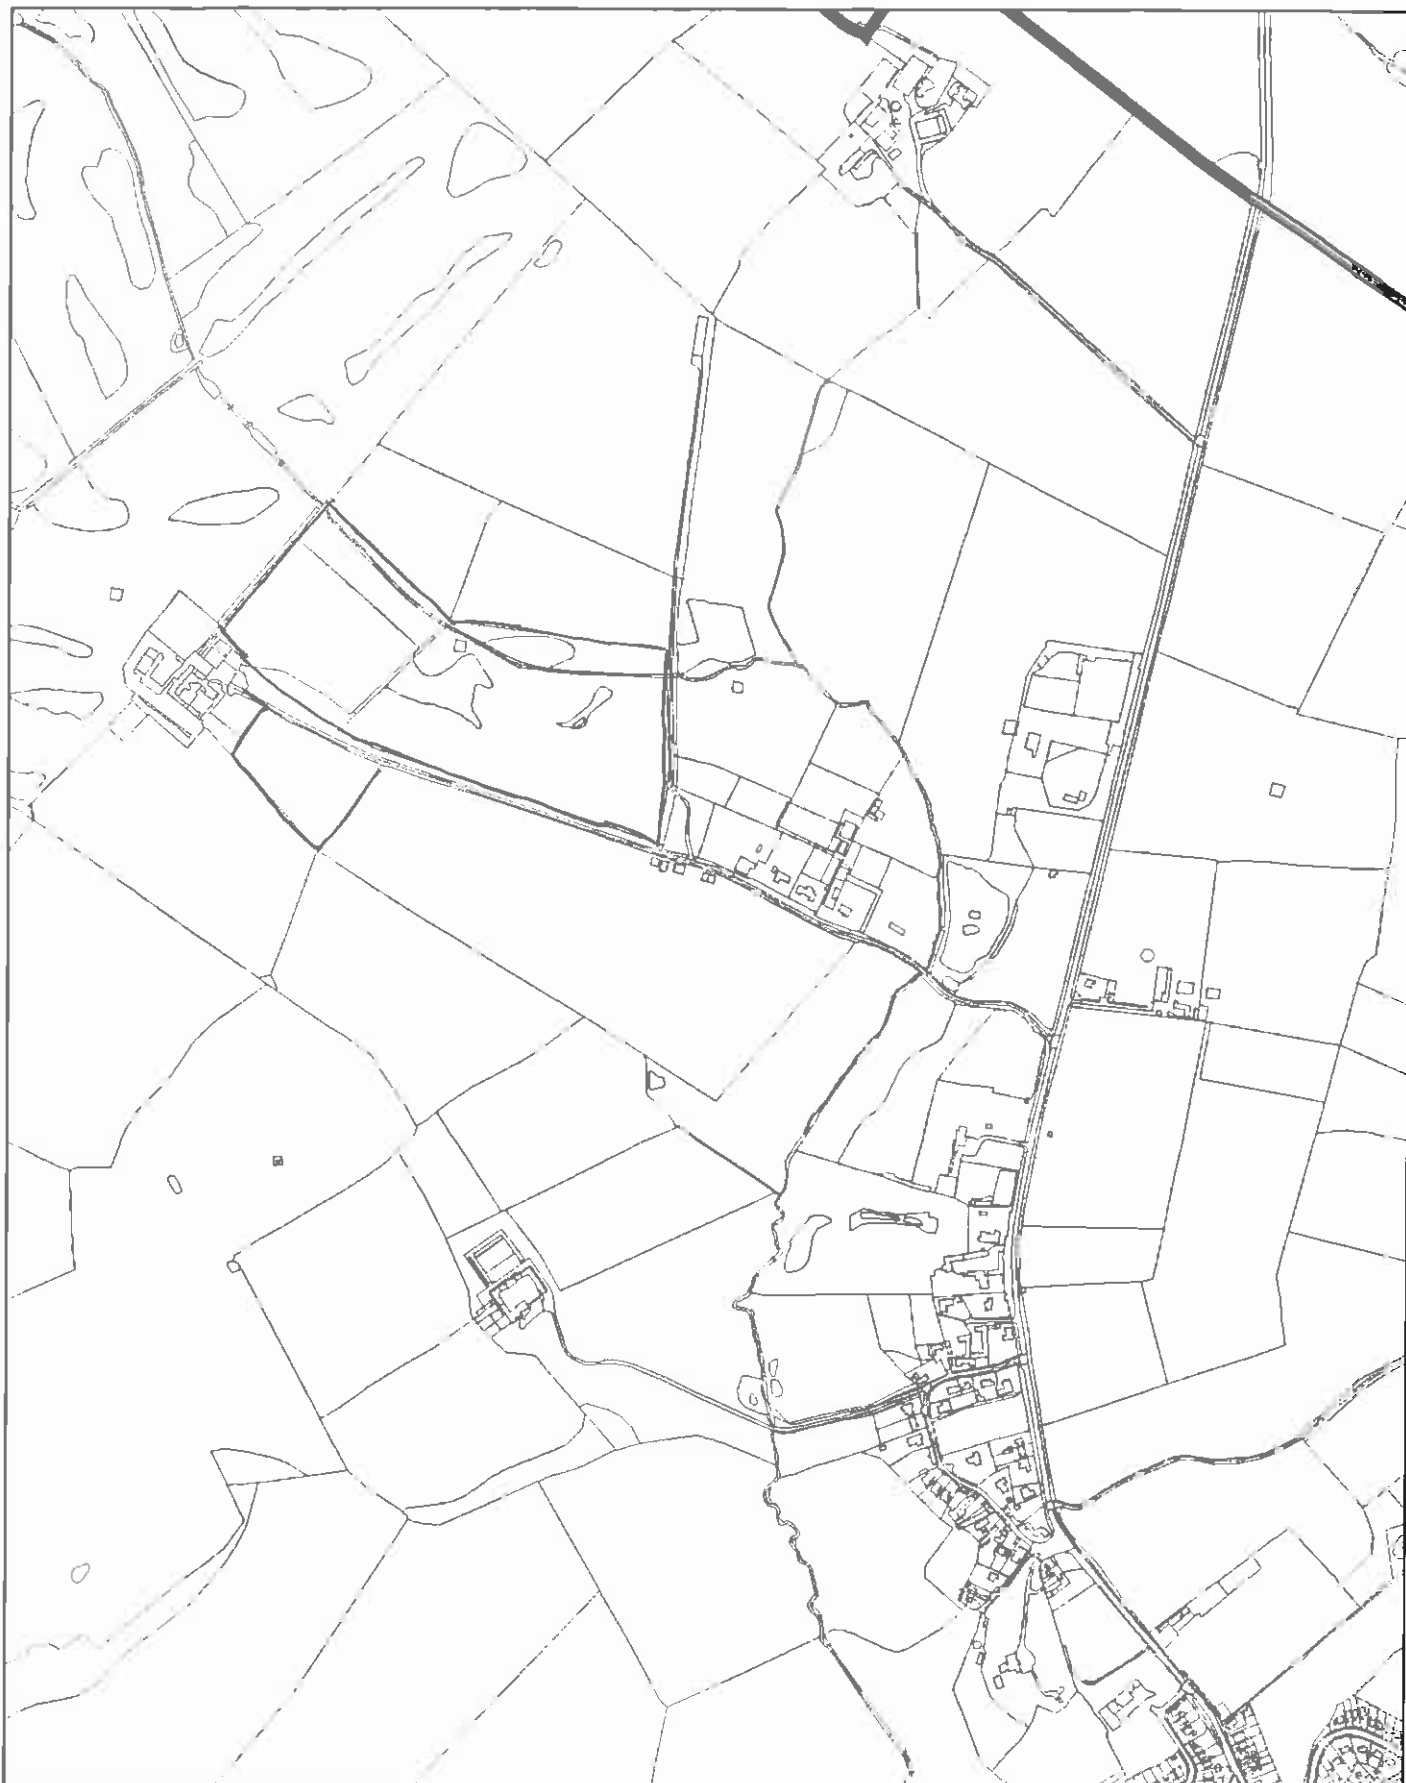

Chris Gurney 01453 8017

2250005

224900

224000

A23

Car park plan

	Event Site		Optional Additional Carpark (7ha)		Shuttle Bus Route
	Main Car Park (11ha)				

Burcott Lodge Farm, Soulbury Road, Wing

A25

1:8,000

This map is reproduced from Ordnance Survey material with the permission of Ordnance Survey on behalf of the Controller of Her Majesty's Stationery Office © Crown copyright. Unauthorised reproduction infringes Crown copyright and may lead to prosecution or civil proceedings. 100019797 2010